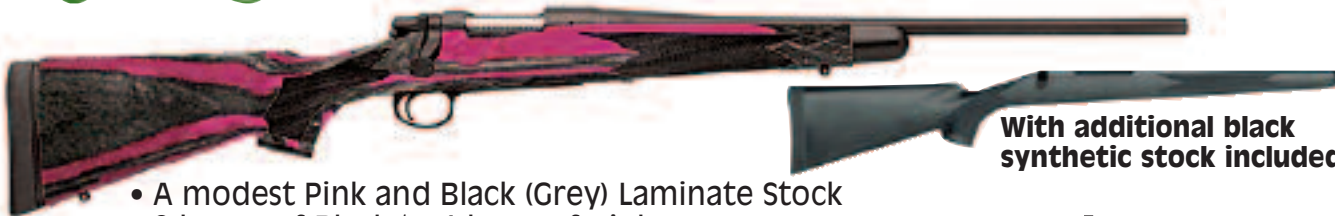

One of  
222

222  
REM

Limited  
Edition

Floorplate  
Engraved

One of  
222

222  
REM

## Remington. Model Seven Ladies Rifle

Grice Special Run

VERY LIMITED QUANTITIES

**223 243 260**  
**7mm08 308**

With additional black  
synthetic stock included

- A modest Pink and Black (Grey) Laminate Stock
- 2 layers of Black to 1 layer of pink
- 5/8 inch shorter length of pull
- .800 Black Pachmayr Decelerator Pad
- Semi-Gloss Finish and Checkered
- Typical Model Seven black tip and cap
- Matte Blue Metal Finish