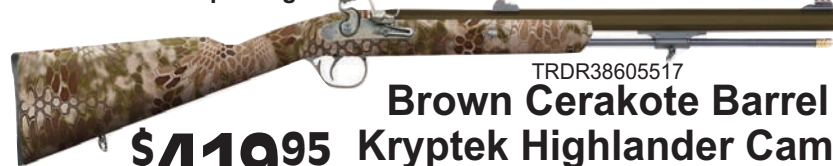

PA PELLET CARBINE ACCELERATOR

50 CAL FLINTLOCK

- 21" Barrel • 1 in 48 Twist
- Removeable Breech Plug
- Williams Fiber Optic Sights

$419⁹⁵

TRDR38605517
Brown Cerakote Barrel
Kryptek Highlander Camo