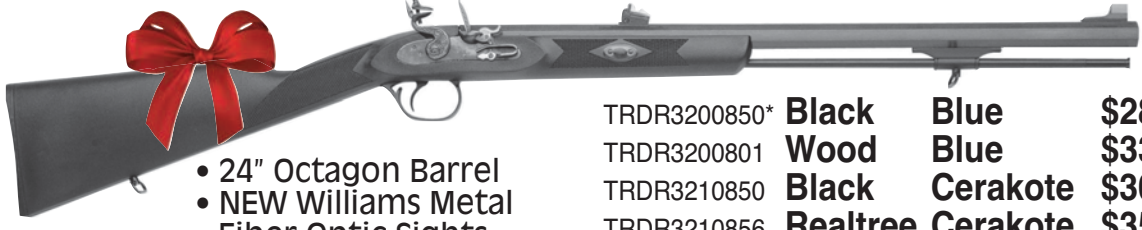

DEERHUNTER 50cal Flintlocks

- 24" Octagon Barrel
- NEW Williams Metal Fiber Optic Sights
- Loose Black Power ONLY
- Lightweight & Slim

TRDR3200850*	Black	Blue	$289.95
TRDR3200801	Wood	Blue	$334.95
TRDR3210850	Black	Cerakote	$309.95
TRDR3210856	Realtree	Cerakote	$354.95
TRDR3290801	Wood	Blue	$369.95

LEFT HAND

Deerhunter Redi-Pack 50cal Flintlock

TRDRS3200850 **Synthetic Blue $329.95**
• Deerhunter .50 cal flintlock muzzleloader rifle
• 24" Octagonal Barrel • Black Synthetic Stock
• Shooting Accessories • Powder not included
• Williams Metal Fiber Optic Sight